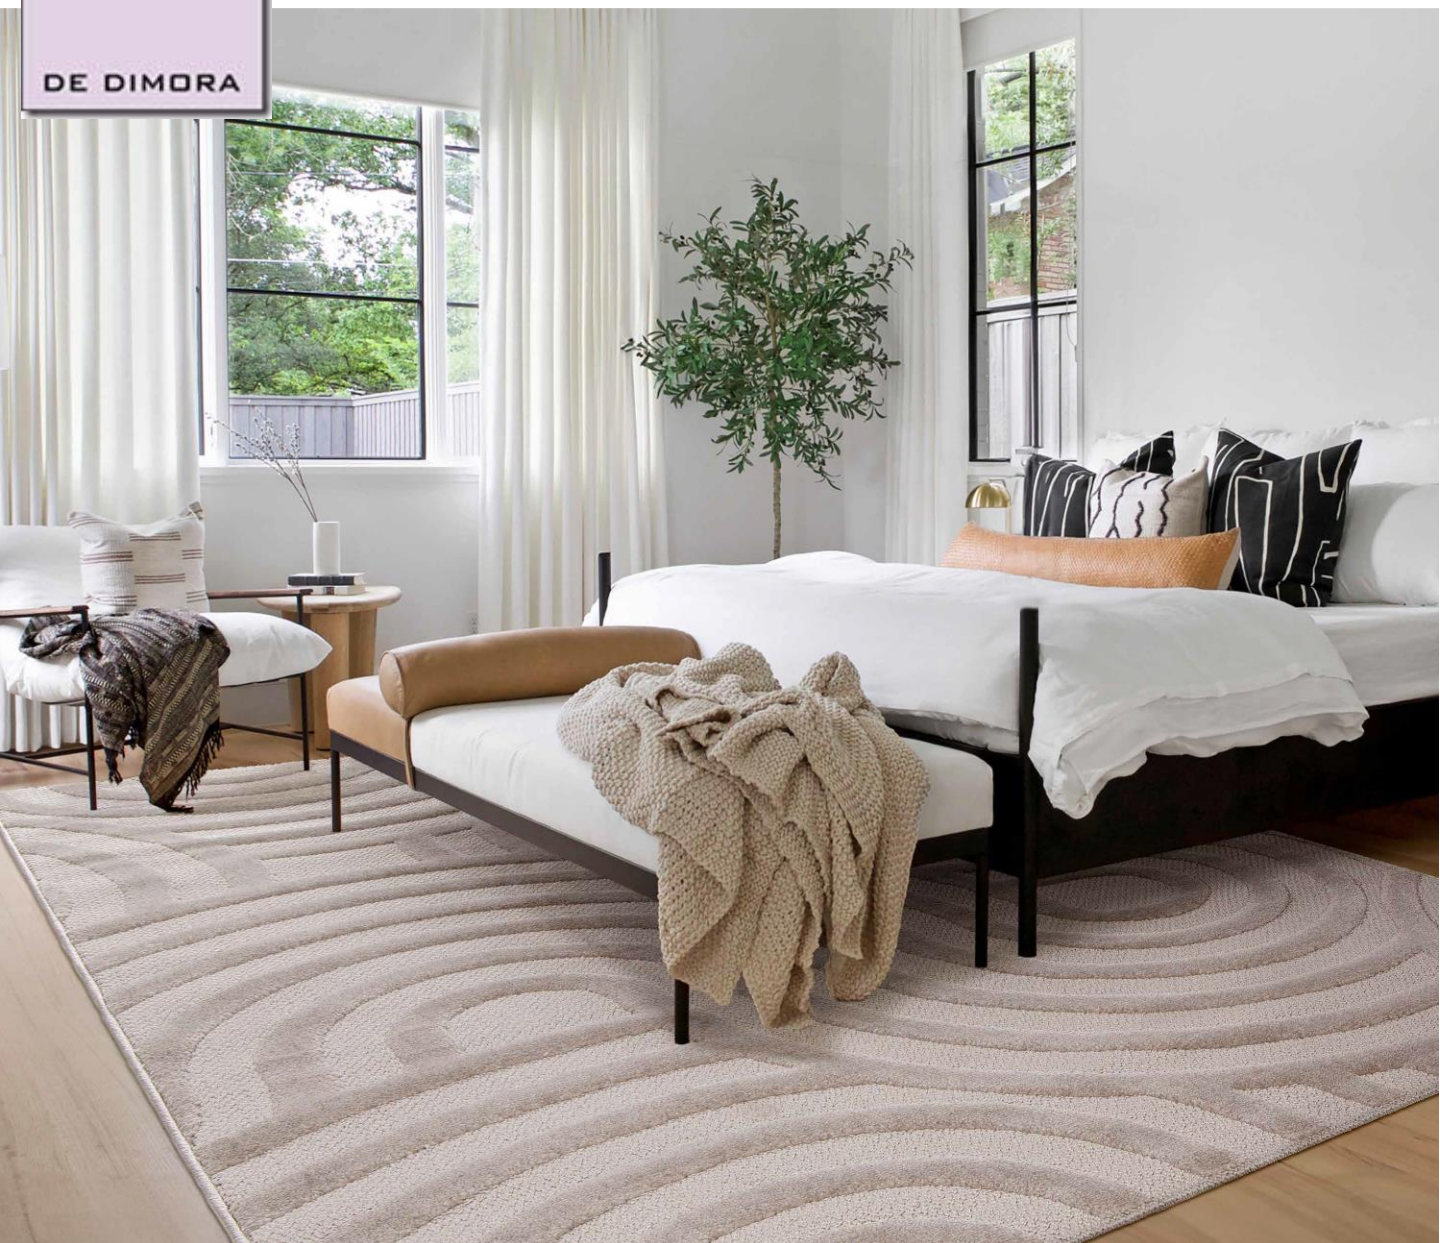

LUTETIA

DE DIMORA

LUTETIA 42317-070

Machine made production
100% Polyester

Thickness: 10 mm – Weight: 2000 gr/sqm
Standard sizes cm: 80x150 – 120x170 – 160x230 – 200x290
Diam. 160 (Only 42304-060 and 42304-070)